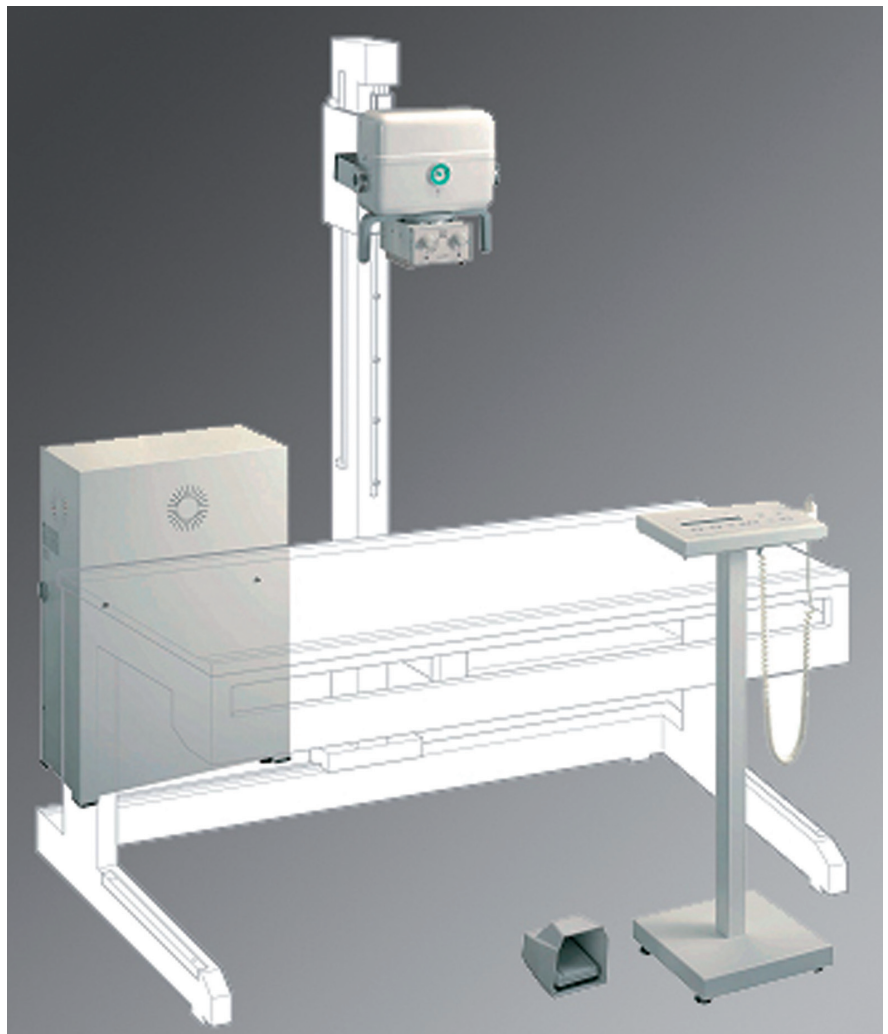

Improve the diagnostic imaging capability of your practice

Nova

HF X-ray static and mobile generators

The NOVA configurations give you flexibility to choose the configuration that is tailor made to meet the radiography needs of your practice

The Nova range of HF X-ray generators is the most popular range of static and mobile generators in veterinary practice in the UK, offering major advances in performance, at an affordable price. The units are fully compatible with digital CR and DR systems, and are used in universities, referral centres and general practices throughout the UK.

The 6kW and 30kW units have been built with the latest 3rd generation HF technology, giving unparalleled performance and precision, yet can be operated from a domestic power supply.

The units can be supplied in static configurations or as mobile units offering the greatest flexibility to your practice.

Specifications

Nova 6 kW

- kVp range: 40 – 120 kVp (1 kVp steps)
- mAs range: 0.5 – 320 mAs (27 steps)
- Maximum current: 150 mA (high frequency)
- Tube: rotating anode
- Focal spot size: 0.6, 1.3 mm
- Power: 6 kW
- Thermal capacity: 500 kh
- APR library

Nova 30 kW

- kVp range: 40 – 120 kVp (1 kVp steps)
- mAs range: 0.5 – 200 mAs (25 steps)
- Maximum current: 425 mA (high frequency)
- Tube: rotating anode
- Focal spot size: 0.6, 1.3 mm
- Power: 30 kW
- Thermal capacity: 500 kh
- APR library

Digital solutions from **Celtic SMR Ltd.** 0800 279 9050